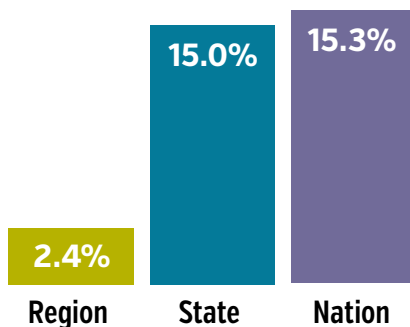

Ag Business/Food Processing

Top Businesses

Company	Jobs
Grimmway Enterprises	6,500
Giumarra Vineyards	4,000
Foster Farms	3,800
E&J Gallo Winery	3,300
Foster Farms	2,500
Bolthouse Farms	2,350
Seneca	2,300
Sunview Vineyards	2,000
Ruiz Food Products	2,000
Del Monte Foods	1,850
Stanislaus Food Products	1,800
Sun World Int'l	1,600
Del Monte Corporation	1,550
ConAgra	1,300
Wonderful Citrus	1,096
Zacky Farms	1,000
Olam Tomato Processing	1,000
Hilmar Cheese Company	1,000
Dole Packaged Fruits	987
Leprino Foods	970
Dreyer's Grand Ice Cream	853
Frito Lay (Pepsico)	725
Cottage Bakery	690
Sungold	600
Land 'O Lakes	560

Job Growth

Trend

For Food Processor's, Central California is the obvious choice with 7 of the nation's top ten agricultural producing counties. There is a very high degree of cross-over between value-added agriculture and advanced manufacturing. Clean-label ingredients are driving the market from growing to packaging, all done locally.

7,088

Business Locations

Locations decreased by 60 over the last 5 years.

222,581

Jobs

Jobs increased by 4,324 over the last 5 years.

\$38.9K

Earnings Per Job

Takeaways

- Food Processing increased by 1,106 jobs [2.4%] from 2013-2018, less than the national growth rate of 15.3%.
- Regional job concentration for Food Processing is 3.94 times the national job concentration. In other words, there are 294% more jobs in Food Processing in this region than we would expect to find in the average region.
- Cost of food processing labor in the region is \$70,000, which is below the state average.
- On average each year, community colleges in the region confer 125 certificates and 233 degrees related to agriculture, water and food processing